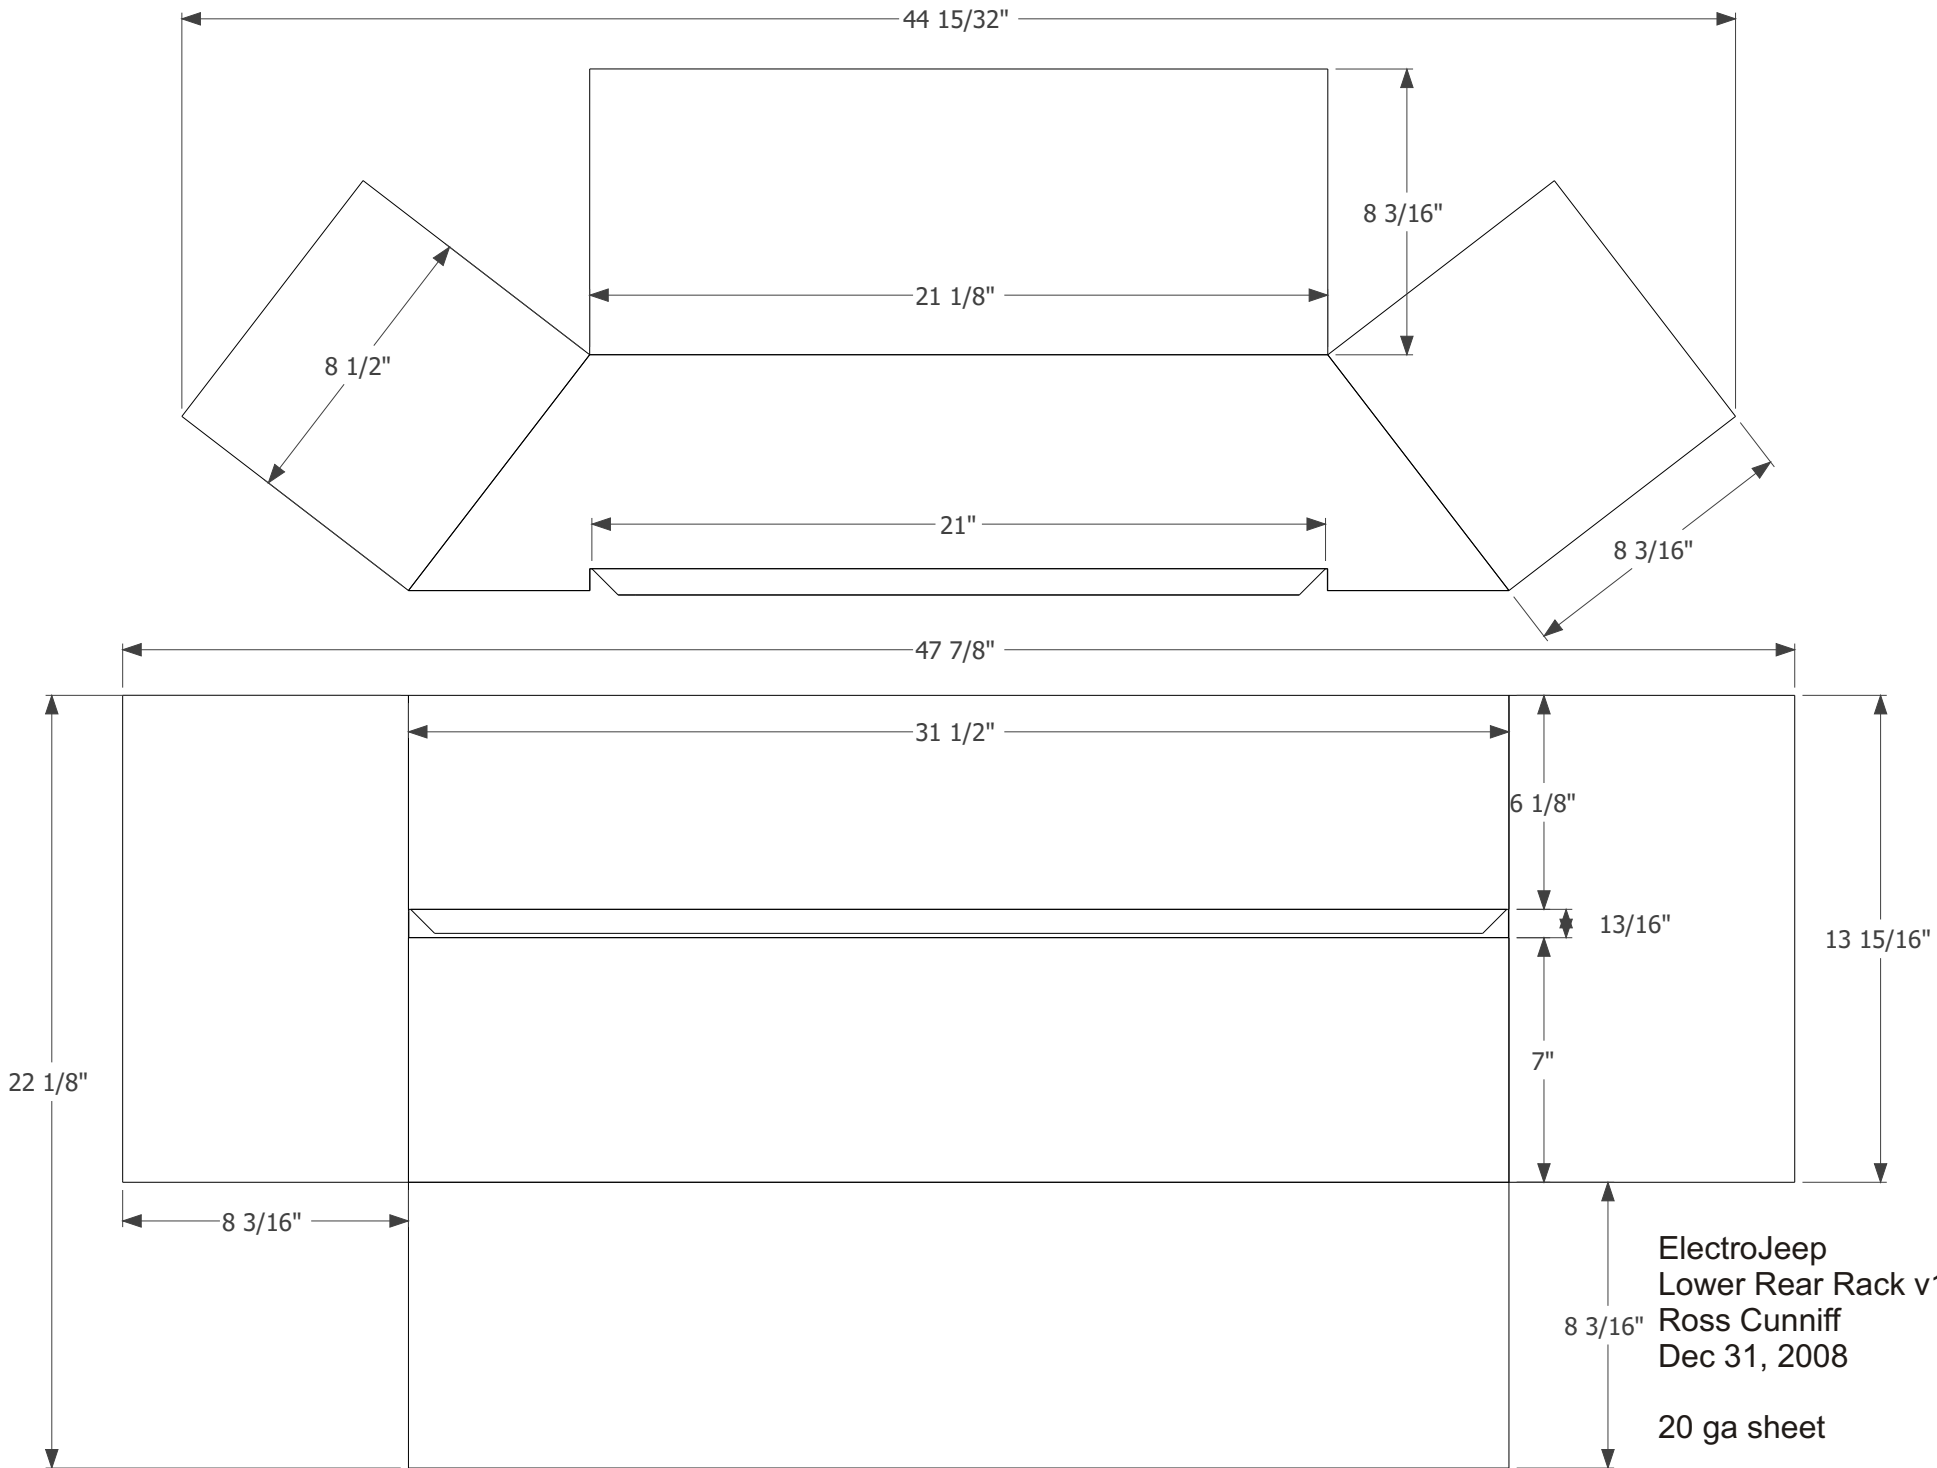

ElectroJeep
 Lower Rear Rack v1.0
 Ross Cunniff
 Dec 31, 2008

3/16" by 1.5" bar / angle stock

ElectroJeep
 Lower Rear Rack v1.0
 Ross Cunniff
 Dec 31, 2008
 20 ga sheet