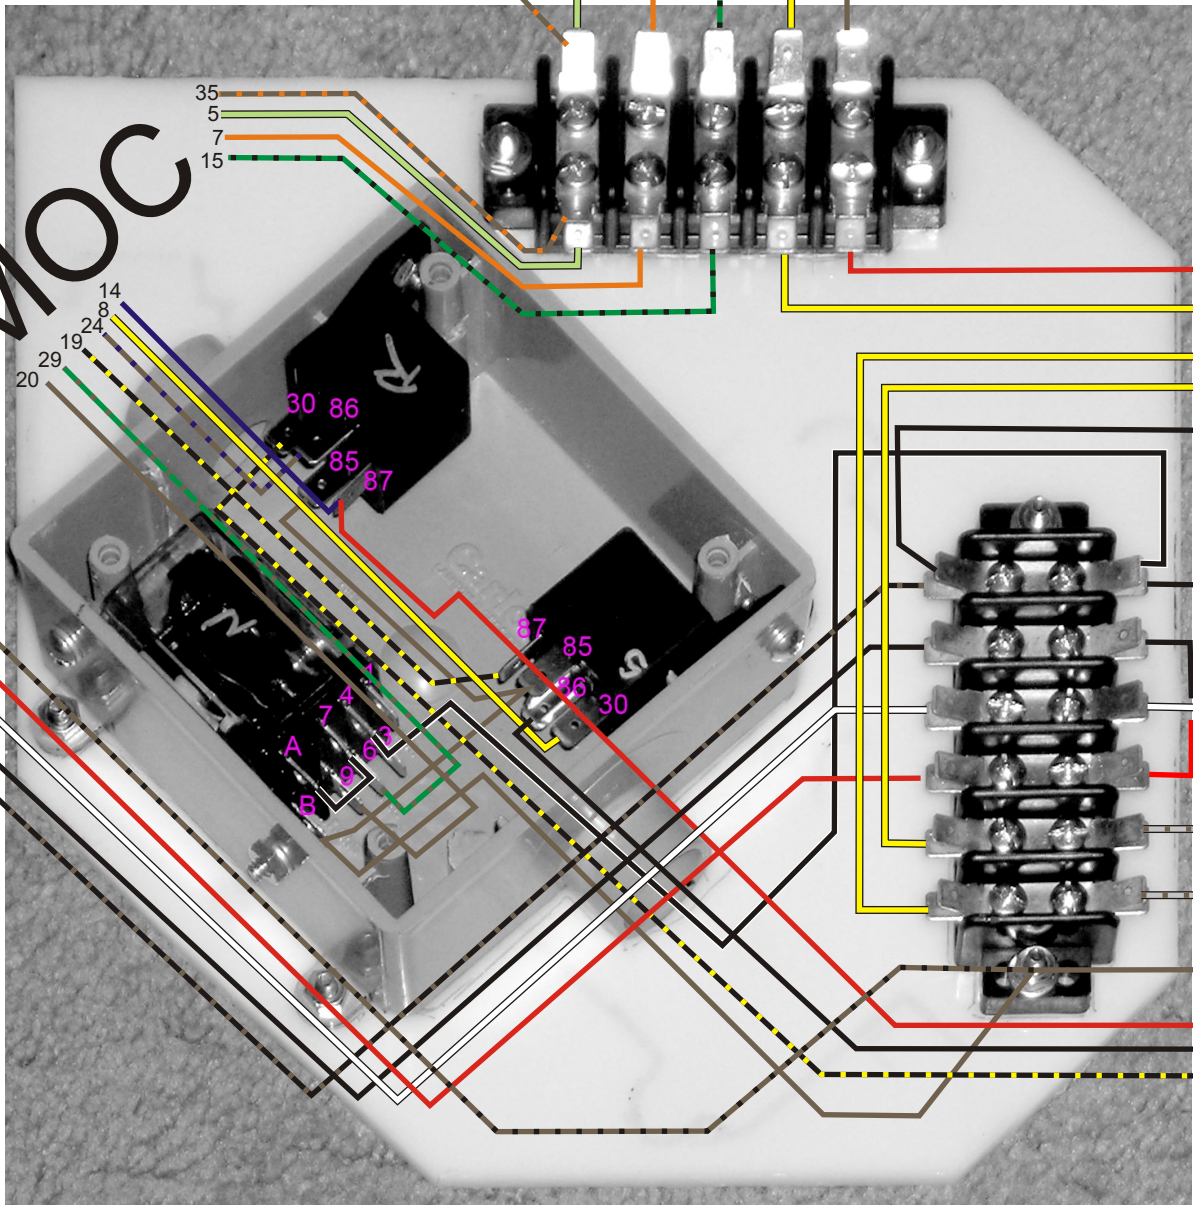

DMOC

8-in-1

Harness

35
5
7
15

14
18
19
24
29
20

13
28
6
3
1

30 86
85
87

37 85
36 30

A 7 4
B 9 6

- Rear Batt. Vent Fan
- Batt. Pack Most Neg.
- Kit Loom Backup Light
- Leftmost Potbox uSwitch
- Keyed +12v
- Potbox
- Factory Backup Wires
- Ground
- +12v To Front?
- Brake Lite