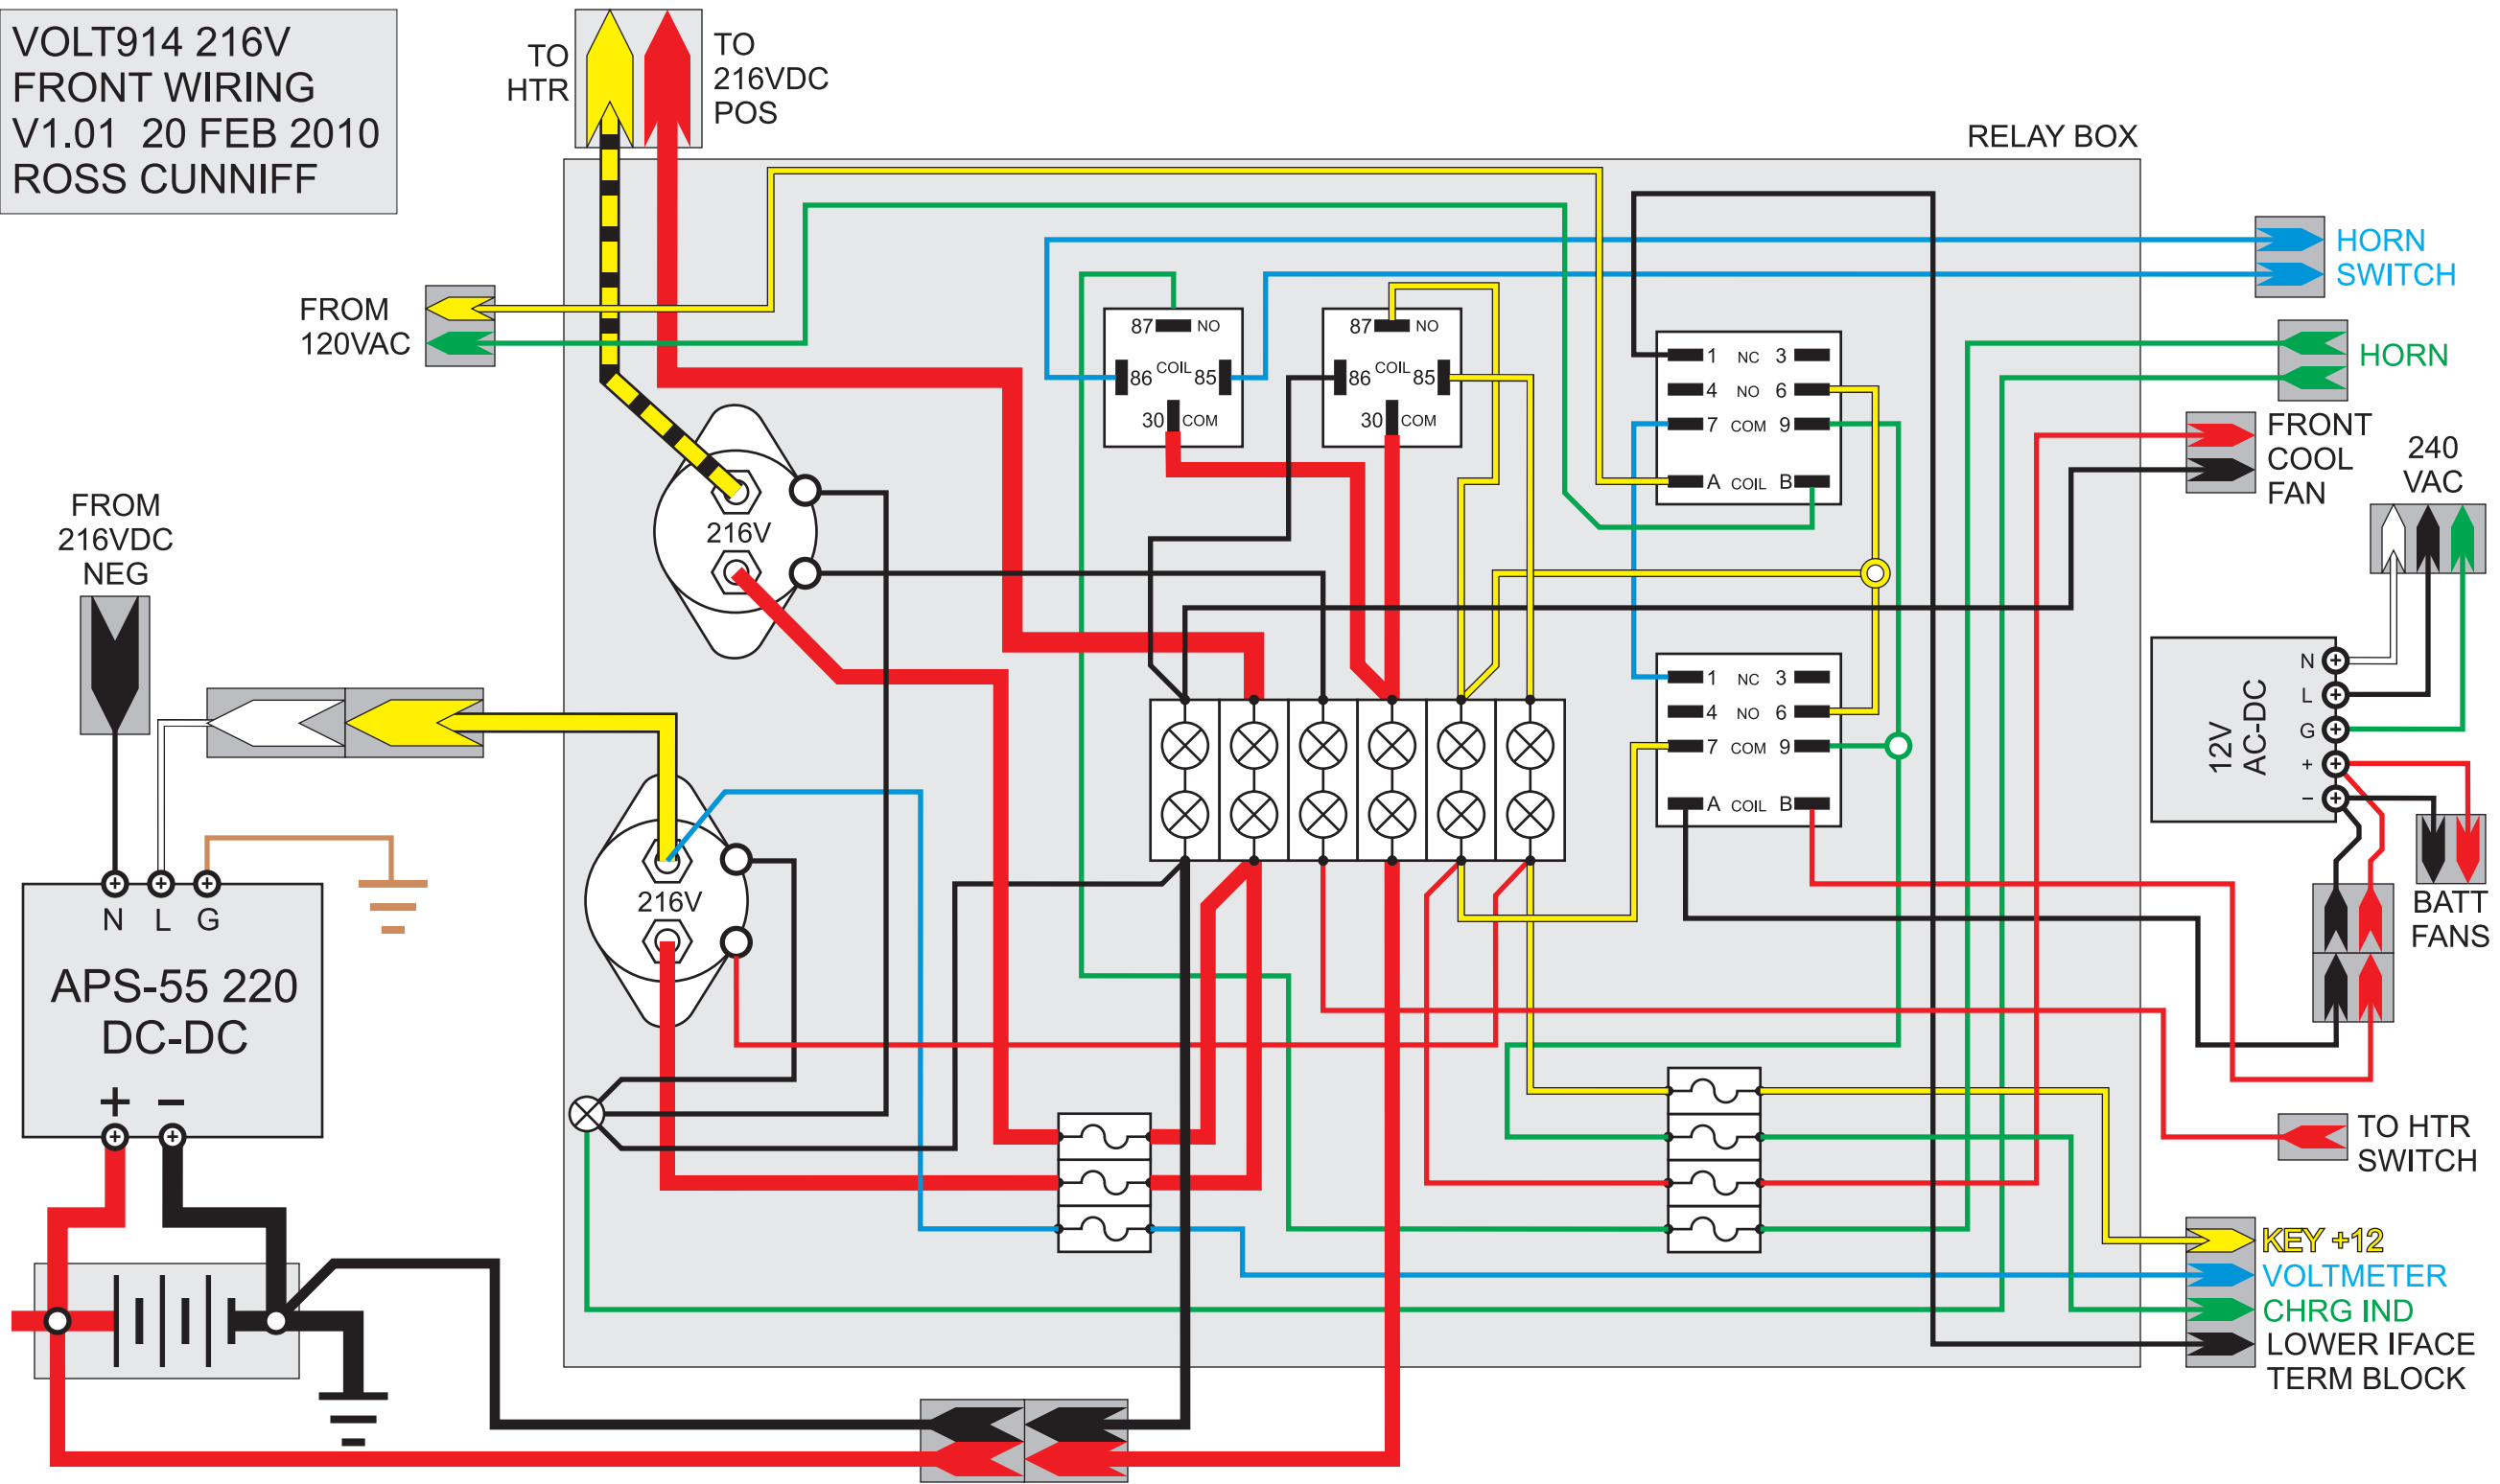

VOLT914 216V  
FRONT WIRING  
V1.01 20 FEB 2010  
ROSS CUNIFF

TO HTR SWITCH

KEY +12  
VOLTMETER  
CHRG IND  
LOWER IFACE  
TERM BLOCK